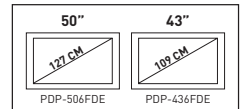

PUREBLACK
Crystal Layer

NEW

PDP-506FDE
PDP-436FDE

PURE Vision Plasma TV

PURE
vision
HDMI™

HD
ready

MAIN FEATURES

Plasma Panel

- Benefit from the most superb picture quality available — this Plasma TV is 'HD ready'
- View darker picture areas with enhanced contrast, thanks to Pioneer's unique PUREBLACK Crystal Layer
- Pure and clean, ultra-thin (9.2 cm) design
- Wall-mount your Plasma TV with the handy mounting bracket, or choose a table top stand or floor stand
- Opt for side-mounted speakers or for under-mounted* speakers

* Only available for the 43-inch models

Multimedia Receiver

- Enjoy a range of TV programmes with the built-in analogue tuner
- Experience the pure quality of direct high definition full digital audio/video transmission, with the HDMI input
- Achieve accurate image reproduction, optimised for your specific environment, with ISF C³ professional calibration
- Benefit from the 2,100-page Teletext memory

HDTV

**HDTV: TELEVISION THAT MEETS
ADVANCED HOME CINEMA STANDARDS**

High Definition Television (HDTV) is the most important advancement in television since the colour TV. With a **Pioneer 'HD ready' Plasma TV**, you'll be prepared for the significantly enhanced sounds and pictures from HDTV broadcasting. What does HDTV entail? Transmission and reception of signals in **digital** format means a **sharper image**, no analogue interference, a wider choice of channels and interactive services. High-resolution HDTV images contain more image details, resulting in **more detailed pictures**, and they are broadcast in **widescreen (16:9)** for a panoramic, true cinema effect. Even the sound is up to movie-theatre standards: HDTV programmes can come with **multi-channel digital surround sound**.

**PROFESSIONALLY CUSTOMISED
CALIBRATION**